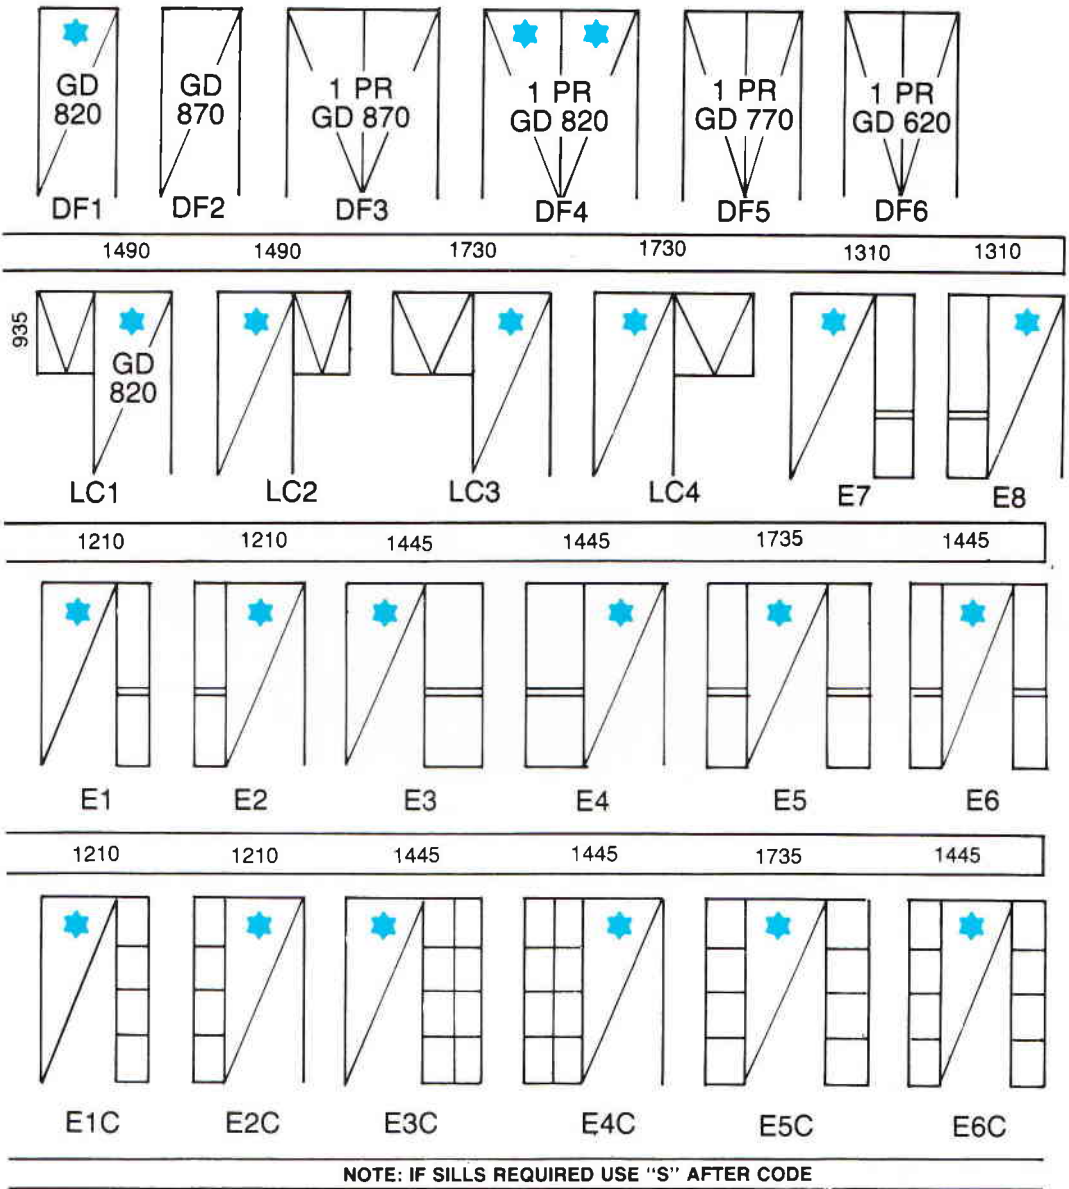

DESIGNER BAR OPTIONS

STATESMAN

MERANTI 32_{mm}

DOOR FRAMES AND FRENCH DOORS

Standard
Size Range

ACTUAL DOOR FRAME WIDTH IN mm						
889	939	1298	1498	1598	1698	1798

ACTUAL DOOR FRAME HEIGHT WITH SILL = 2108 AND WITHOUT SILL = 2087

STATESMAN WESTERN RED CEDAR SLIDING DOORS

Standard
Size Range

ACTUAL DOOR FRAME WIDTH IN mm				
1818	2118	2408	2765	3215

ACTUAL DOOR FRAME HEIGHT = 2108mm

NOTES:

- All doors are illustrated showing colonial bar layout and viewed from outside.
- Colonial designer bars are optional.
- Door frames are factory assembled.
- Flydoors are Western Red Cedar with midrail.
- Double deadlocks are standard.
- Single Lite doors have chain motif as standard.
- Coloured and patterned glass optional extra.
- Door Hilites are also available.
- Orders must indicate direction of sliding panel on 2L and 3L doors.

Standard Size Range

ACTUAL DOOR FRAME WIDTH IN mm					
901	951	1710	1610	1510	1310

ACTUAL DOOR FRAME HEIGHT WITH SILL = 2114 mm AND WITHOUT SILL = 2093 mm

NOTE: IF SILLS REQUIRED USE "S" AFTER CODE

Important:

Specify on all door frames "door open in" or "door open out", to obtain correct rebate. On pairs, nominate which door to open first.

★ Frames suit standard 2040 x 820 mm doors.

PIVOT
AND
SLIDING
SHOWER SCREENS
MIRRORS
BATHROOM
ACCESSORIES