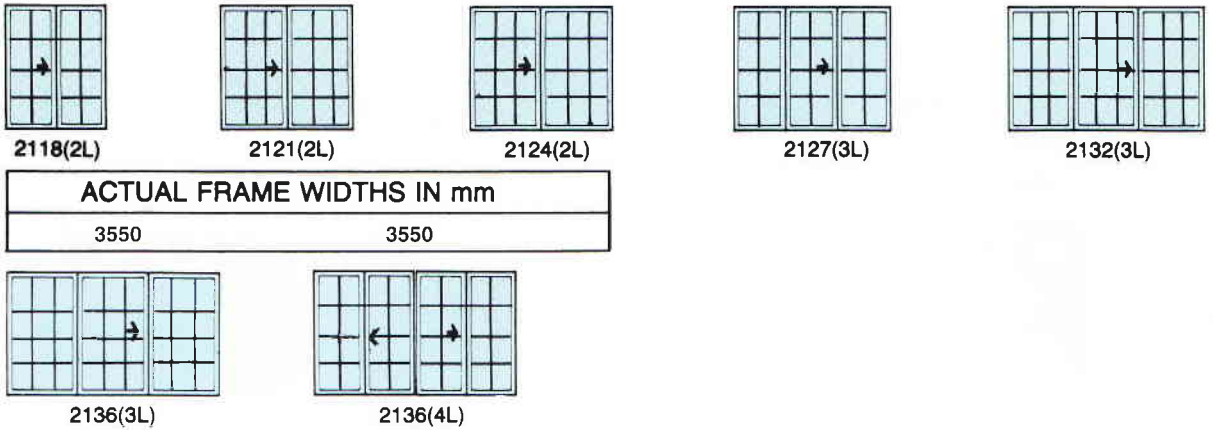

STATESMAN WESTERN RED CEDAR SLIDING DOORS

Standard
Size Range

ACTUAL DOOR FRAME WIDTH IN mm				
1818	2118	2408	2765	3215

ACTUAL DOOR FRAME HEIGHT = 2108mm

NOTES:

- All doors are illustrated showing colonial bar layout and viewed from outside.
- Colonial designer bars are optional.
- Door frames are factory assembled.
- Flydoors are Western Red Cedar with midrail.
- Double deadlocks are standard.
- Single Lite doors have chain motif as standard.
- Coloured and patterned glass optional extra.
- Door Hilites are also available.
- Orders must indicate direction of sliding panel on 2L and 3L doors.