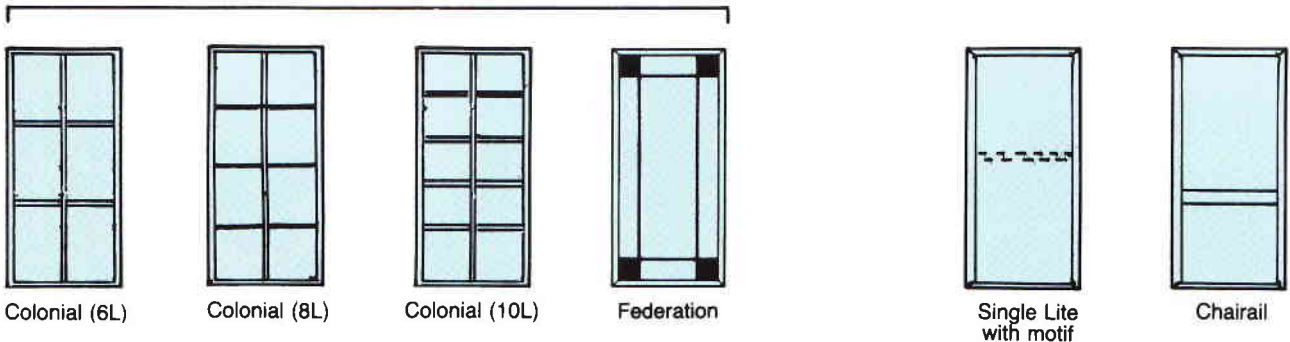

STATESMAN WESTERN RED CEDAR SLIDING DOORS

Standard
Size Range

ACTUAL DOOR FRAME WIDTH IN mm				
1818	2118	2408	2765	3215

ACTUAL DOOR FRAME HEIGHT = 2108mm

NOTES:

- All doors are illustrated showing colonial bar layout and viewed from outside.
- Colonial designer bars are optional.
- Door frames are factory assembled.
- Flydoors are Western Red Cedar with midrail.
- Double deadlocks are standard.
- Single Lite doors have chain motif as standard.
- Coloured and patterned glass optional extra.
- Door Hilites are also available.
- Orders must indicate direction of sliding panel on 2L and 3L doors.

DESIGNER BAR OPTIONS

SLIDING DOOR HILITES

ACTUAL HILITE FRAME WIDTH IN mm						
1818	2118	2408	2765	3215	3550	3550

NOMINATE Actual frame height

STATESMAN

WESTERN RED CEDAR ENTRY DOOR FRAME AND WINDOW COMBINATIONS