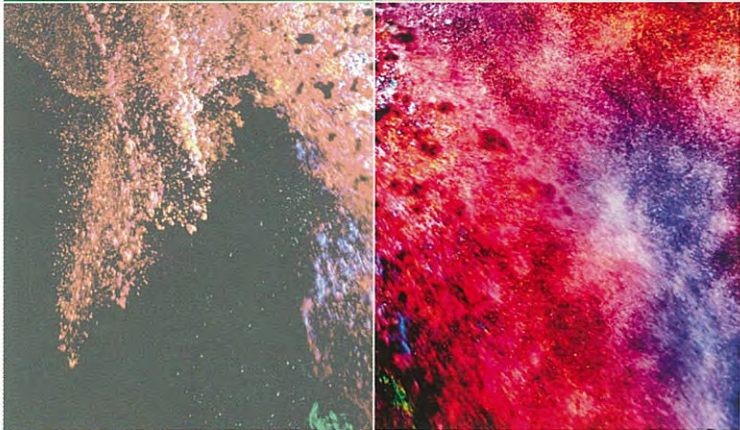

COLOR FOR INDUSTRIAL DESIGN RANGE:

Interpon Color Energy- A collection of striking colors to accent modern features.

Interpon Ripple Series- A distinctive course texture effect which also allows masking of substrate surface defects.

Interpon Sablé™ Textures- A novel sandy appearance offering enhanced surface scuff resistance.

Interpon Vivica™ Series- A metallic finish offering a timeless pearlescent lustre.

Interpon Anti Graffiti- An **EasyClean** solution for removal of graffiti.

Interpon Primers- Enhanced corrosion resistance and service life for steel and metals.

Interpon Bright Silvers- Patented "AS Particle Management Technology", enhanced application and recycling of bright metallics.

Interpon SupaClear VP188- A clear / transparent powder coating designed for the automotive industry. This product features outstanding clarity and durability.

Interpon Collection Anodic - A great alternative to anodised aluminium featuring a brilliant sharp modern metallic powder finish.

Interpon Living Series- A classic range of local favourites in subtle and neutral shades.

Interpon Excel™- Degassing technology provides smoother films over porous substrates. Features COLORBOND® steel standard range.

Disclaimer

Unless otherwise agreed by us in writing, any contract to purchase products referred to in this color card and any advice that we give in connection with the supply of products are subject to our standard conditions of sale. Typical end uses for Interpon products are displayed in this publication using actual projects and representative images.

Interpon® is a registered trademark of AkzoNobel International BV. Ultra™, Excel™, Vivica™, MiniB™ Sablé™ and Core Ten™ are trademarks of AkzoNobel Pty Limited.

COLORBOND™ and ® color names are registered trademarks of BlueScope Steel Limited. ™™ color names are trademarks of BlueScope Steel Limited. # Over time performance may vary between COLORBOND® steel and Interpon Powder Coatings due to the different paint technologies used.

© Copyright 2009 Akzo Nobel Pty Limited ABN 59 000 119 424 March 2009. Design: jwam.com.au

AUSTRALIA

e: salesoz@interpon.com.au
www.interpon.com.au

EAST COAST AND SOUTH AUSTRALIA

Tel: 1800 630 516
Fax: 1800 650 786

WESTERN AUSTRALIA

Tel: 08 9494 7727
Fax: 08 9494 7771

NEW ZEALAND

e: salesnz@interpon.com
www.interpon.co.nz

Tel: 0800 150 527
Fax: 09 820 1049

Interpon®
powder coatings

EVERY COLOR IS GREEN

www.interpon.com.au
www.interpon.co.nz